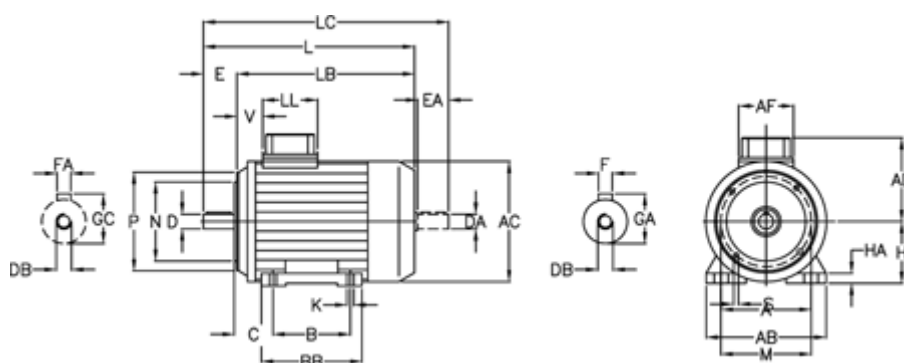

Data Sheet

Article number: 25300416026

Description: Three-phase motor BN100LB-4 CUS 3kW
1410 rpm 230/400V 50Hz-275/480V 60Hz B34

Measures

A = 160	D = 28	GA = 31	LC = 429	V = 50
A/F = 98	DA = 28	GC = 31	Length B = 306	
AB = 192	DB = M10	H = 100	LL = 98	
AC = 306	DB1 = M10	HA = 14	M = 130	
AD = 142	E = 60	K = 12	N = 110	
B = 140	EA = 60	L = 366	P = 160	
BB H7 = 175	F = 8	LA = 14	S = M8	
C = 63	FA = 8	LB = 307	T = 3.5	